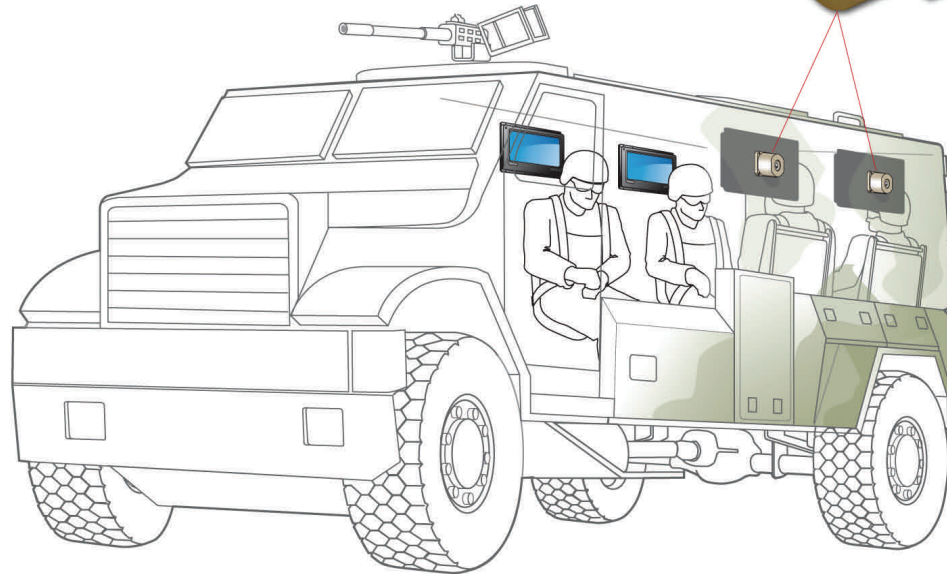

eWindow™

eWindow™

System Overview

Camera Highlights

- HD Resolution (1280 x 720)
- Discrete, Rugged Enclosure
- Digital Zoom

HD Display Highlights

- Anti-Reflective, Reinforced Front Glass
- LED Backlighting
- Up to 1600 x 900 Resolution

Centralized Power Supply Highlights

- Powers up to 4 eWindow™ Units
- Qualified for 28 VDC Vehicle Power
- Can Distribute Video to Other Systems