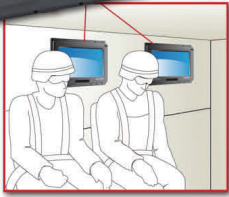

eWindow™

eWindow™

System Overview

Camera Highlights

- HD Resolution (1280 x 720)
- Discrete, Rugged Enclosure
- Digital Zoom

HD Display Highlights

- Anti-Reflective, Reinforced Front Glass
- LED Backlighting
- Up to 1600 x 900 Resolution

Centralized Power Supply Highlights

- Powers up to 4 eWindow™ Units
- Qualified for 28 VDC Vehicle Power
- Can Distribute Video to Other Systems